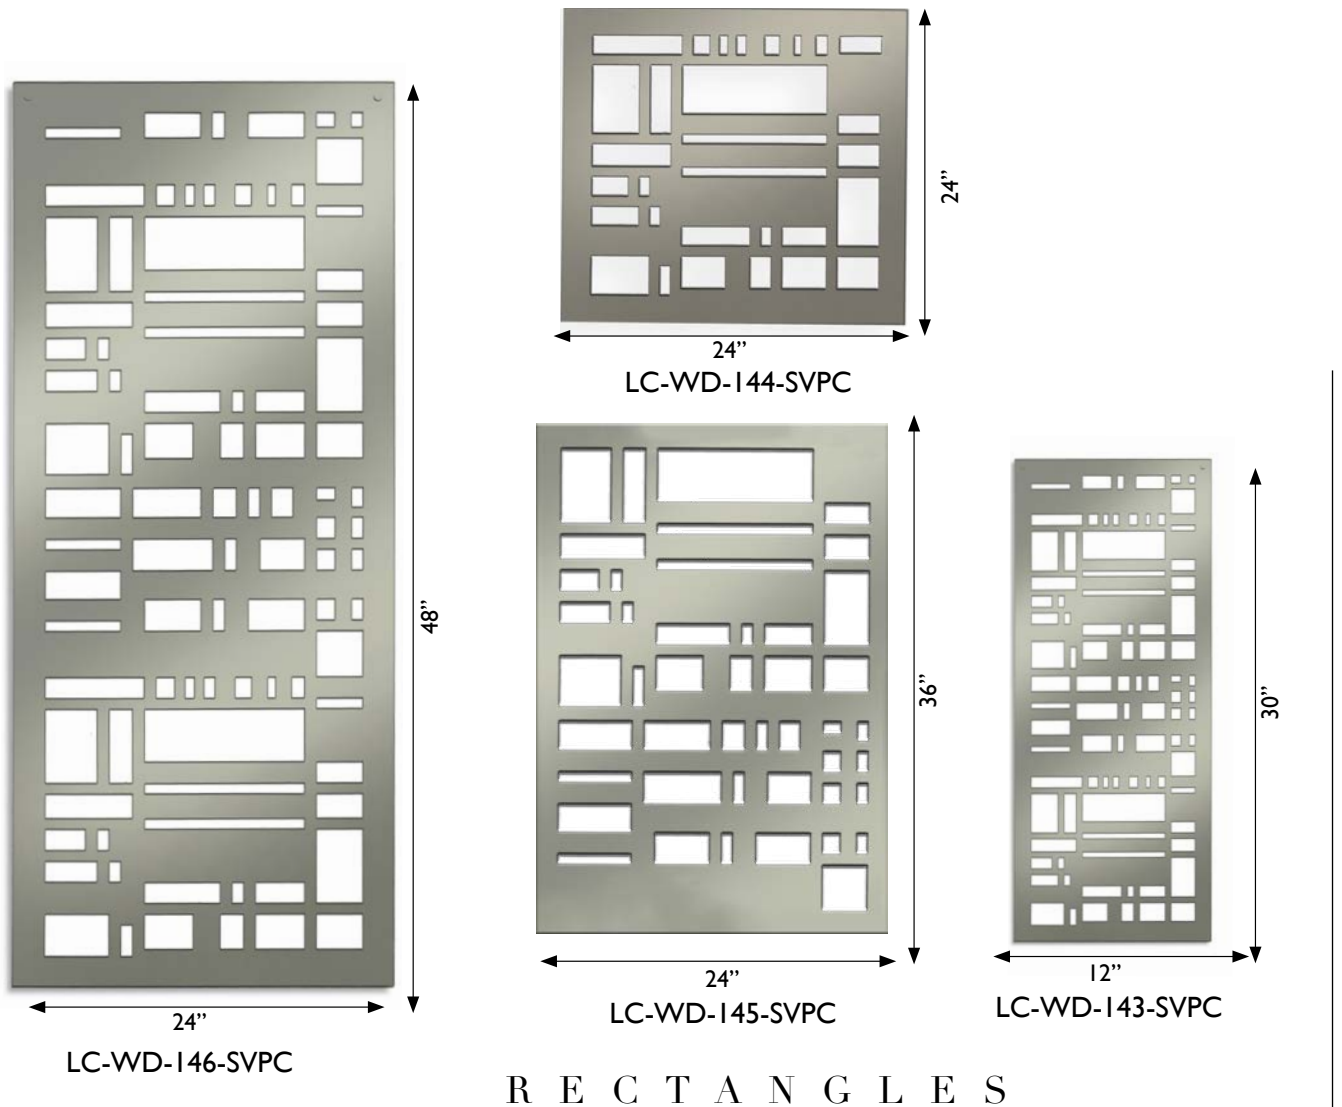

30"
LC-WD-607-MBK

24"
LC-WD-606-MBK

15"
LC-WD-605-MBK

B E A R W O O D S

24"
LC-WD-140-MBK

12"
LC-WD-139-MBK

15"
LC-WD-138-MBK

T R A V E L E R

30"
LC-WD-521-MBK

36"
LC-WD-520-MBK

24"
LC-WD-519-MBK

TROPICAL LEAVES

N E S T I N G

LC-WD-142-MBK

LC-WD-141-MBK

OPTICAL WAVE

B R A N C H E S

30"
LC-WD-149-MBK

24"
LC-WD-148-MBK

12"
LC-WD-147-CHAR

T R E L L A C E

48"
LC-WD-525-TBL

36"
LC-WD-524-TBL

24"
LC-WD-523-TBL